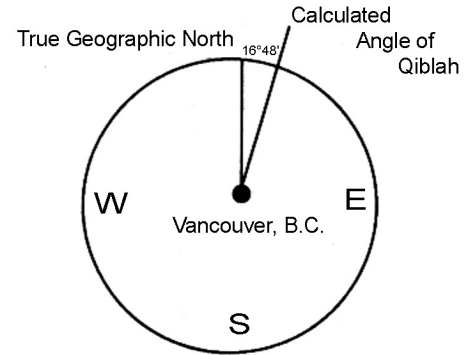

Qur'an 2:144

The Direction of Qiblah from Vancouver lower Maitland is one degree (1*) West of North
on the Magnetic Compass Dial; i.e. 359•

Calculated at 49* 10' Latitude North and 123• Longitude West.

The Magnetic Declination is 17• 58' East of True Geographic North as of April 2008.

The calculated angle of Qiblah Direction is 16• 47' East of True Geographic North.

Please note: This information is NOT for the construction of a Permanent Place of Prayer