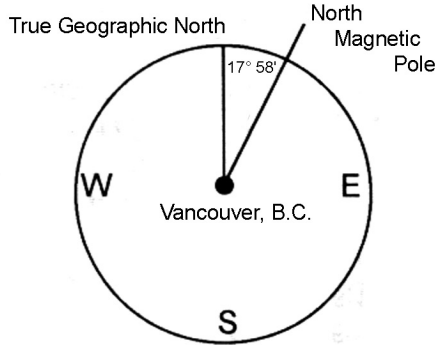

Bismillahir Rahmanir Raheem

DIRECTION OF QIBLAH

قُلْ وَجْهَكَ لَشَطْرِ الْمَسْجِدِ الْحَرَامِ وَحَيْثُ مَا كُنْتُمْ فَوَلُّوا وُجُوهَكُمْ شَطْرَهُ

Turn then thy face in the direction of the sacred mosque:
wherever you are, turn your faces in that direction.

Qur'an 2:144

The Direction of Qiblah from Vancouver lower Maitland is one degree (1*) West of North
on the Magnetic Compass Dial; i.e. 359•

Calculated at 49* 10' Latitude North and 123• Longitude West.

The Magnetic Declination is 17• 58' East of True Geographic North as of April 2008.

The calculated angle of Qiblah Direction is 16• 47' East of True Geographic North.

Please note: This information is NOT for the construction of a Permanent Place of Prayer