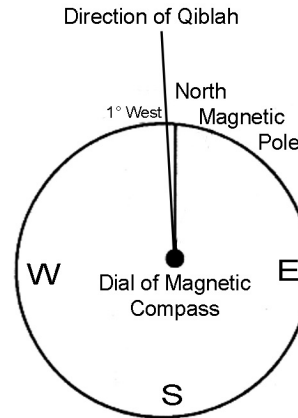

Bismillahir Rahmanir Raheem

DIRECTION OF QIBLAH

قُلْ وَجْهَكَ لَشَطْرِ الْمَسْجِدِ الْحَرَامِ وَحَيْثُ مَا كُنْتُمْ فَوَلُّوا وُجُوهَكُمْ شَطْرَهُ

Turn then thy face in the direction of the sacred mosque:
wherever you are, turn your faces in that direction.

Qur'an 2:144

The Direction of Qiblah from Vancouver lower Maitland is one degree (1*) West of North
on the Magnetic Compass Dial; i.e. 359•

Calculated at 49* 10' Latitude North and 123• Longitude West.

The Magnetic Declination is 17• 58' East of True Geographic North as of April 2008.

The calculated angle of Qiblah Direction is 16• 47' East of True Geographic North.

Please note: This information is NOT for the construction of a Permanent Place of Prayer